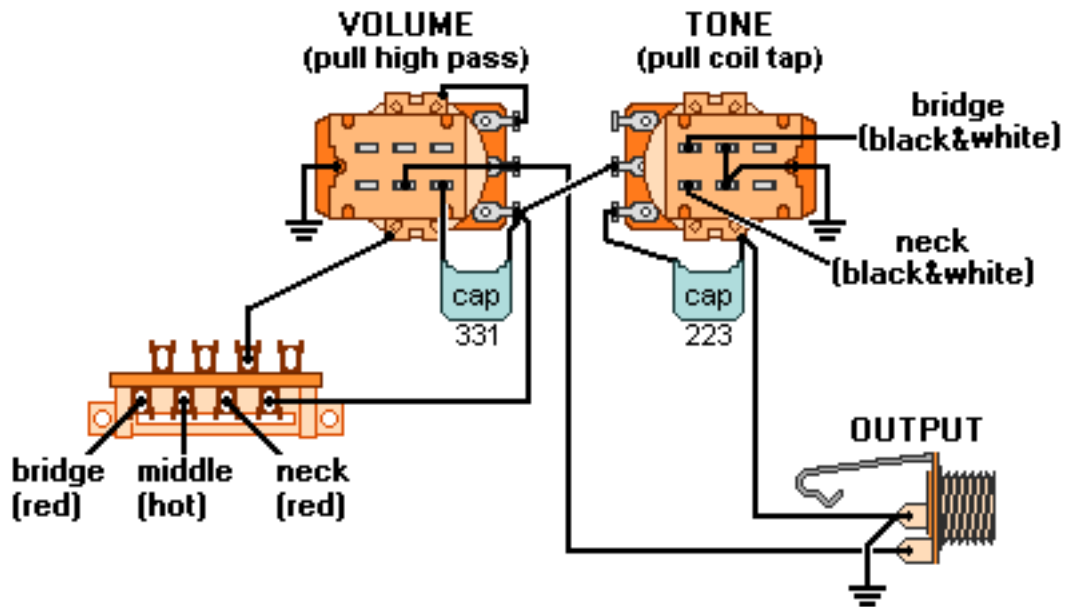

DiMarzio, Inc.

1388 Richmond Terrace, PO Box 100387, Staten Island, NY 10310, Tel(718)981-9286, Fax(718)720-5296

2 HUM, 1 SINGLE, 5-WAY, 2 PUSH/PULL
(push/pull high pass, push pull single)

All other pickup wires not shown or mentioned go to ground.

Note: Tailpiece should be connected to common ground.

All grounds \perp must be connected.

Copyright (C) 2003 DiMarzio, Inc. All rights reserved