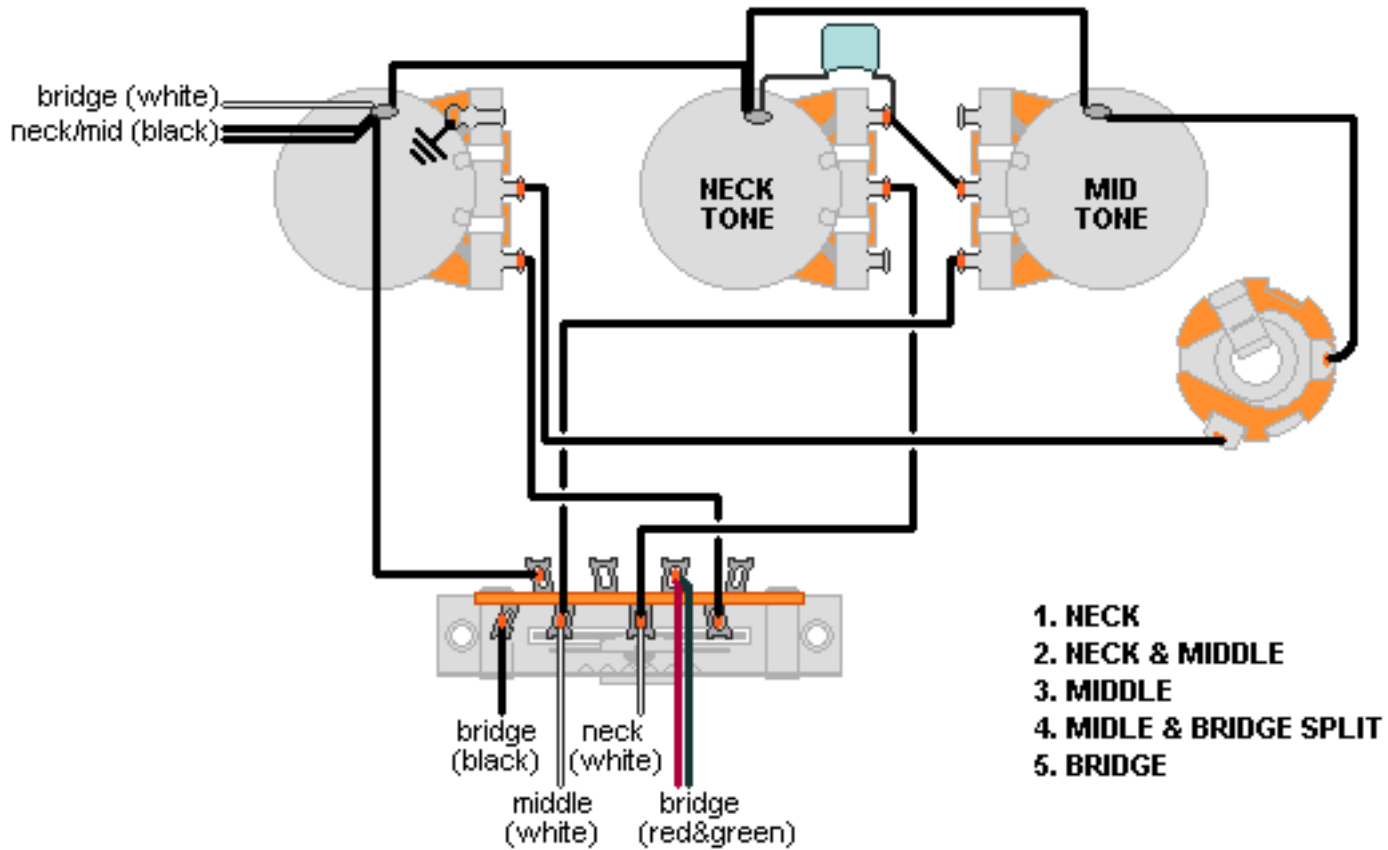

## 1 HUM., 2 SINGLE, 5-WAY, STRAT

(MIDDLE PICKUP IS REVERSE POLARITY)

**Note: Tailpiece should be connected to common ground.  
All grounds  $\perp$  must be connected.**

Copyright (C) 2003 DiMarzio, Inc. All rights reserved