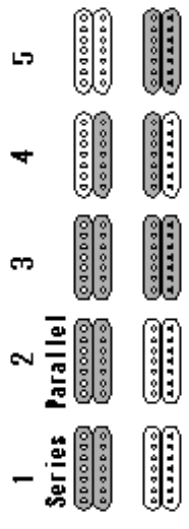

Red (N+)
Black (N-)
White (S+)
Green (S-)

Red (N+)
Black (N-)
White (S+)
Green (S-)

NECK ← → BRIDGE

Model Number	Switch Function	Drawing by	Date
RG320	SC (H-H) - 1	M. M.	01/11/19

HOSHINO GAKKI CO., LTD.
No.22,3-CHO ME,SHUNO KU-C HO, HIGASHI-KU, NAGOYA, JAPAN
TEL:052-931-0366 FAX:052-937-4729