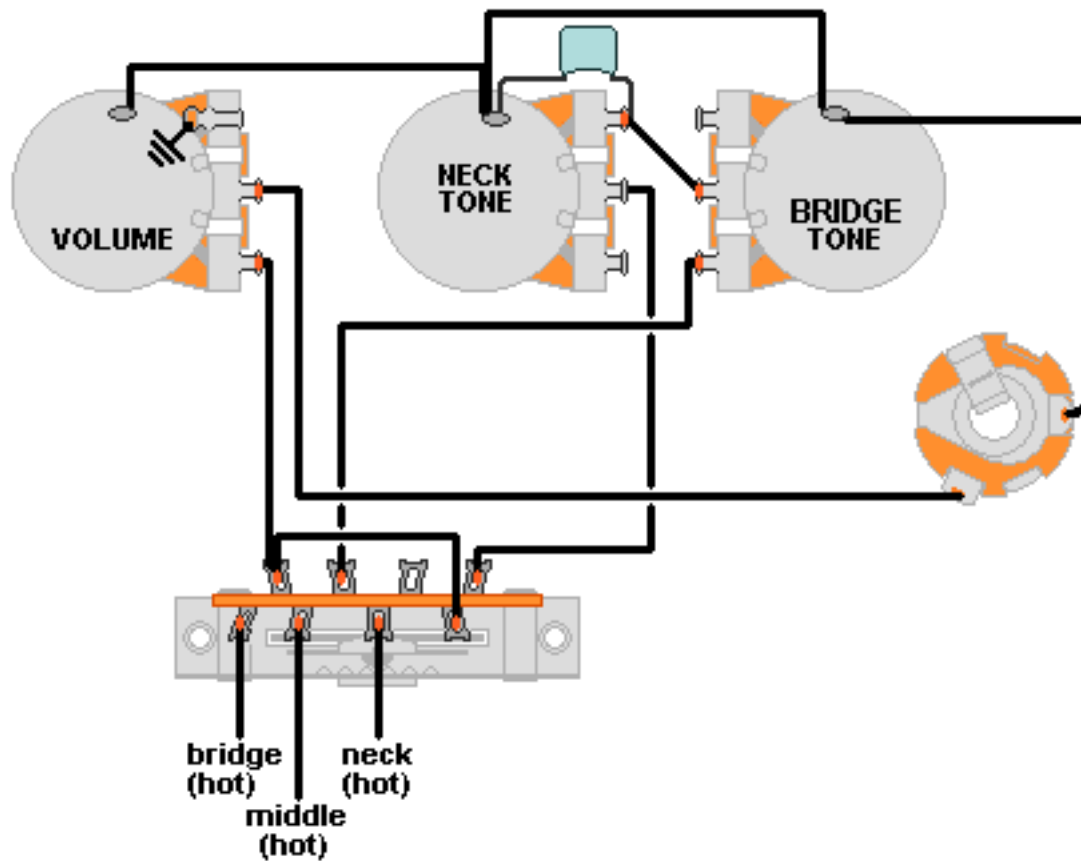

DiMarzio, Inc.

1388 Richmond Terrace, PO Box 100387, Staten Island, NY 10310, Tel(718)981-9286, Fax(718)720-5296

3 PICKUPS, 5-WAY, 1 VOL., 2 TONES

BRIDGE TONE CONTROL

**Note: Tailpiece should be connected to common ground.
All grounds \perp must be connected.**