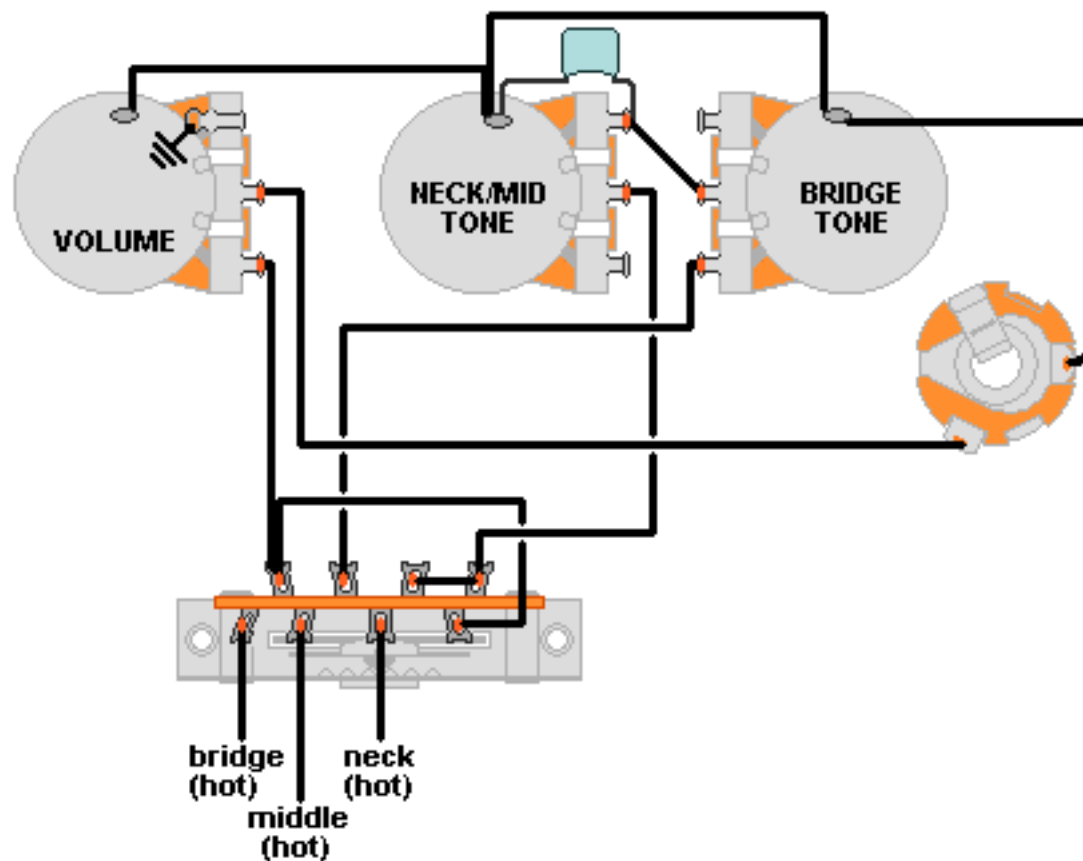

DiMarzio, Inc.

1388 Richmond Terrace, PO Box 100387, Staten Island, NY 10310, Tel(718)981-9286, Fax(718)720-5296

3 PICKUPS, 5-WAY, 1 VOL., 2 TONES

BRIDGE TONE CONTROL

**Note: Tailpiece should be connected to common ground.
All grounds \perp must be connected.**