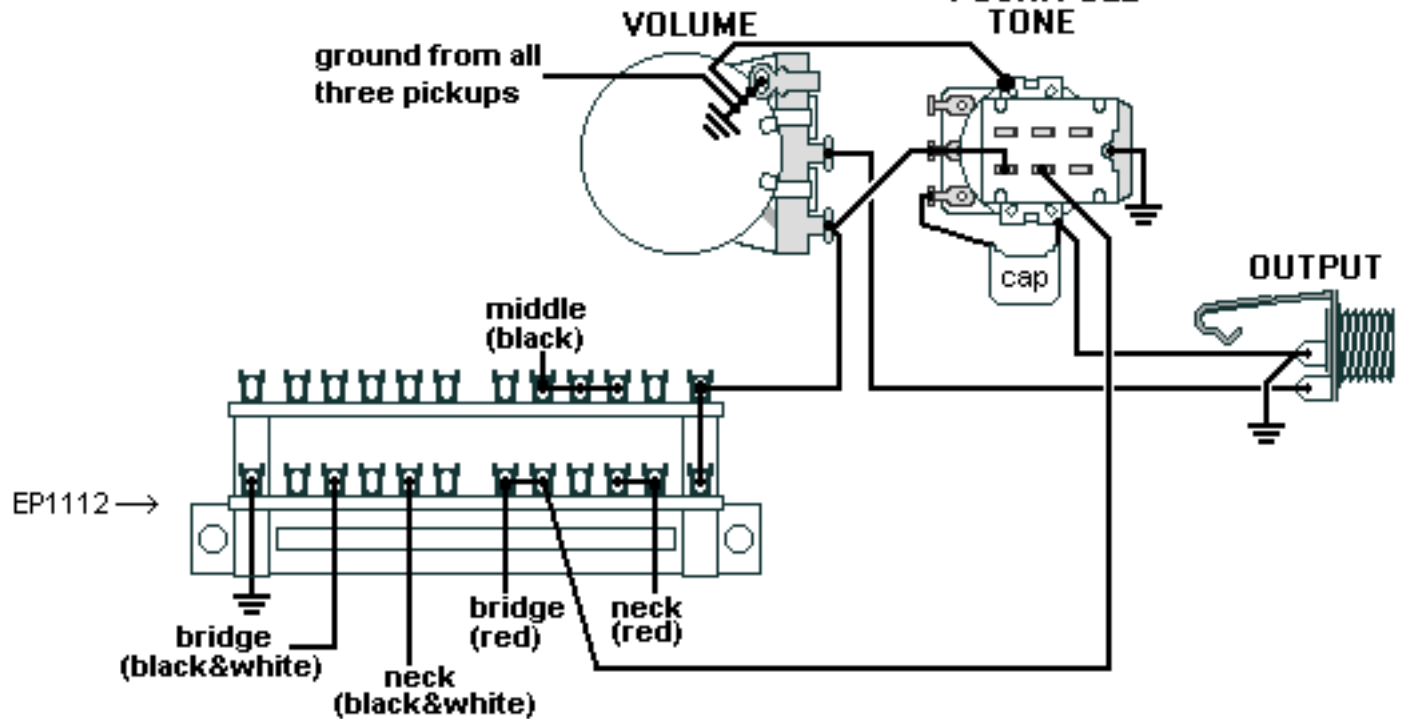

DiMarzio, Inc.

1388 Richmond Terrace, PO Box 100387, Staten Island, NY 10310, Tel(718)981-9286, Fax(718)720-5296

HUM,SINGLE,HUM

Push/pull adds bridge pickup in all positions

Middle pickup reverse polarity

PUSH/PULL
TONE

1. neck
2. neck split & middle
3. middle
4. bridge split & middle
5. bridge

**Note: Tailpiece should be connected to common ground.
All grounds \perp must be connected.**

Copyright (C) 2003 DiMarzio, Inc. All rights reserved